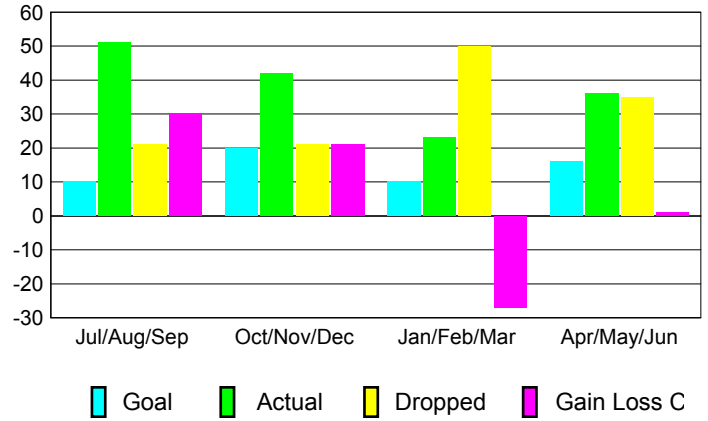

GMT: **JERRY SMITH**

Location: **PENNSYLVANIA**

GMT CA: **1**

CLUBS

Month	New Club Goal	Actual New Clubs	Actual Dropped Clubs	Gain/Loss of Clubs
2012-2013				
Jul/Aug/Sep	0	0	0	0
Oct/Nov/Dec	0	0	0	0
Jan/Feb/Mar	0	0	0	0
Apr/May/June	2	0	0	0
Totals	2	0	0	0

Club Results 2012-2013

Goal, New, Dropped, Gain/Loss

YTD Status Quo Clubs 2012-2013

Status Quo Clubs Compared to Status Quo Members

Club Gain/Loss 2012-2013

MEMBERSHIP

Month	Net Memb Goal	Actual New Memb	Actual Dropped Memb	Gain/Loss of Memb
2012-2013				
Jul/Aug/Sep	10	51	21	30
Oct/Nov/Dec	20	42	21	21
Jan/Feb/Mar	10	23	50	-27
Apr/May/June	16	36	35	1
Totals	56	152	127	25

Membership Results 2012-2013

Goal, New, Dropped, Gain/Loss

Gender Comparison 2012-2013

Membership Gain/Loss 2012-2013